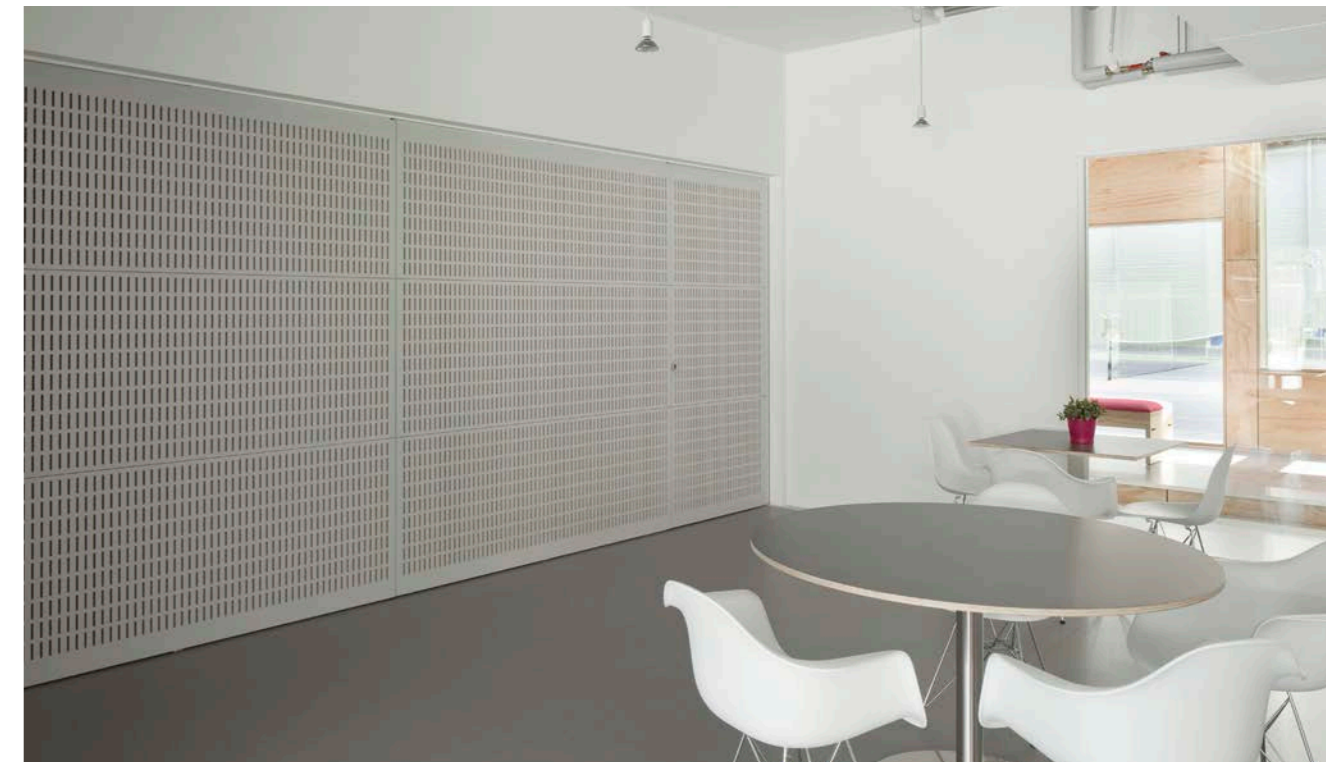

# FRITSJURGENS® HIDDEN PERFECTION

Doors are not only functional, but are used more and more as high-end interior design elements. FritsJurgens® believes in the timeless beauty of hidden perfection. A pivot door is invisible in its closed position, but can have a highly decisive spatial impact when opened. By applying the FritsJurgens® hinge system you can design a door that, in terms of functionality and experience, aligns seamlessly with your aspired spatial expression.

## VIRTUALLY INVISIBLE

The FritsJurgens® pivot door system is virtually invisible. The pivot hinge systems are mortised entirely into the top and bottom of the door, with no structural elements in the floor and ceiling. Craftsmen at FritsJurgens® work every day to build a product of the highest quality with a passion for bringing design to the next level.

## BUILT-TO-LAST

The FritsJurgens® pivot hinges are designed to stand the test of time.

26 City Villa - Amsterdam, the Netherlands | Marc Architects | System M

Private house - Amsterdam, the Netherlands | Strakk Interieurbouw | System One 27