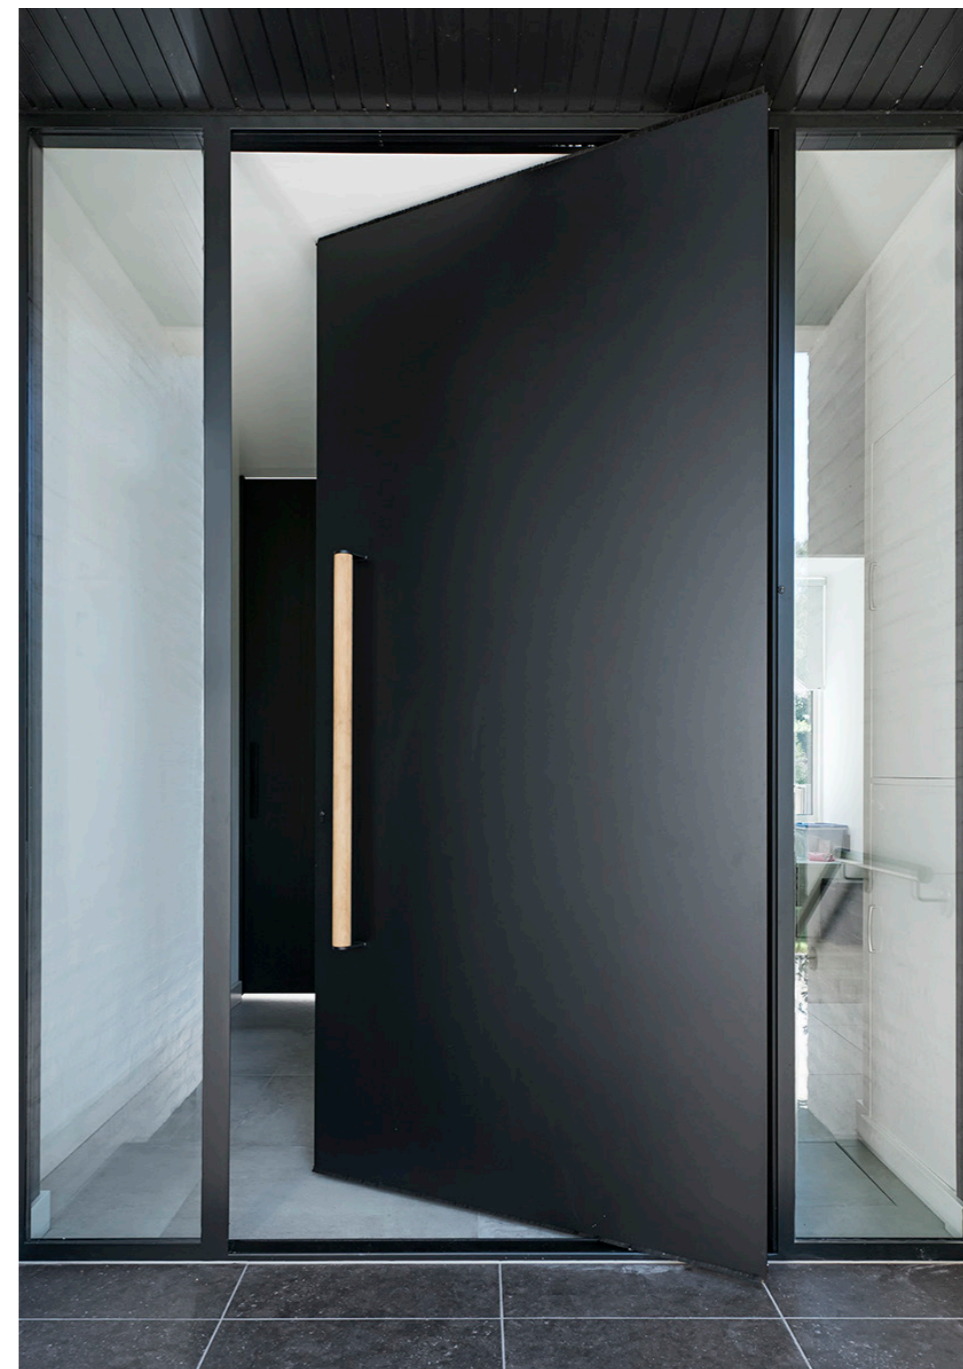

# FRITSJURGENS® HIDDEN PERFECTION

Doors are not only functional, but are used more and more as high-end interior design elements. FritsJurgens® believes in the timeless beauty of hidden perfection. A pivot door is invisible in its closed position, but can have a highly decisive spatial impact when opened. By applying the FritsJurgens® hinge system you can design a door that, in terms of functionality and experience, aligns seamlessly with your aspired spatial expression.

## VIRTUALLY INVISIBLE

The FritsJurgens® pivot door system is virtually invisible. The pivot hinge systems are mortised entirely into the top and bottom of the door, with no structural elements in the floor and ceiling. Craftsmen at FritsJurgens® work every day to build a product of the highest quality with a passion for bringing design to the next level.

## BUILT-TO-LAST

The FritsJurgens® pivot hinges are designed to stand the test of time.

26 City Villa - Amsterdam, the Netherlands | Marc Architects | System M

Private house - Amsterdam, the Netherlands | Strakk Interieurbouw | System One 27