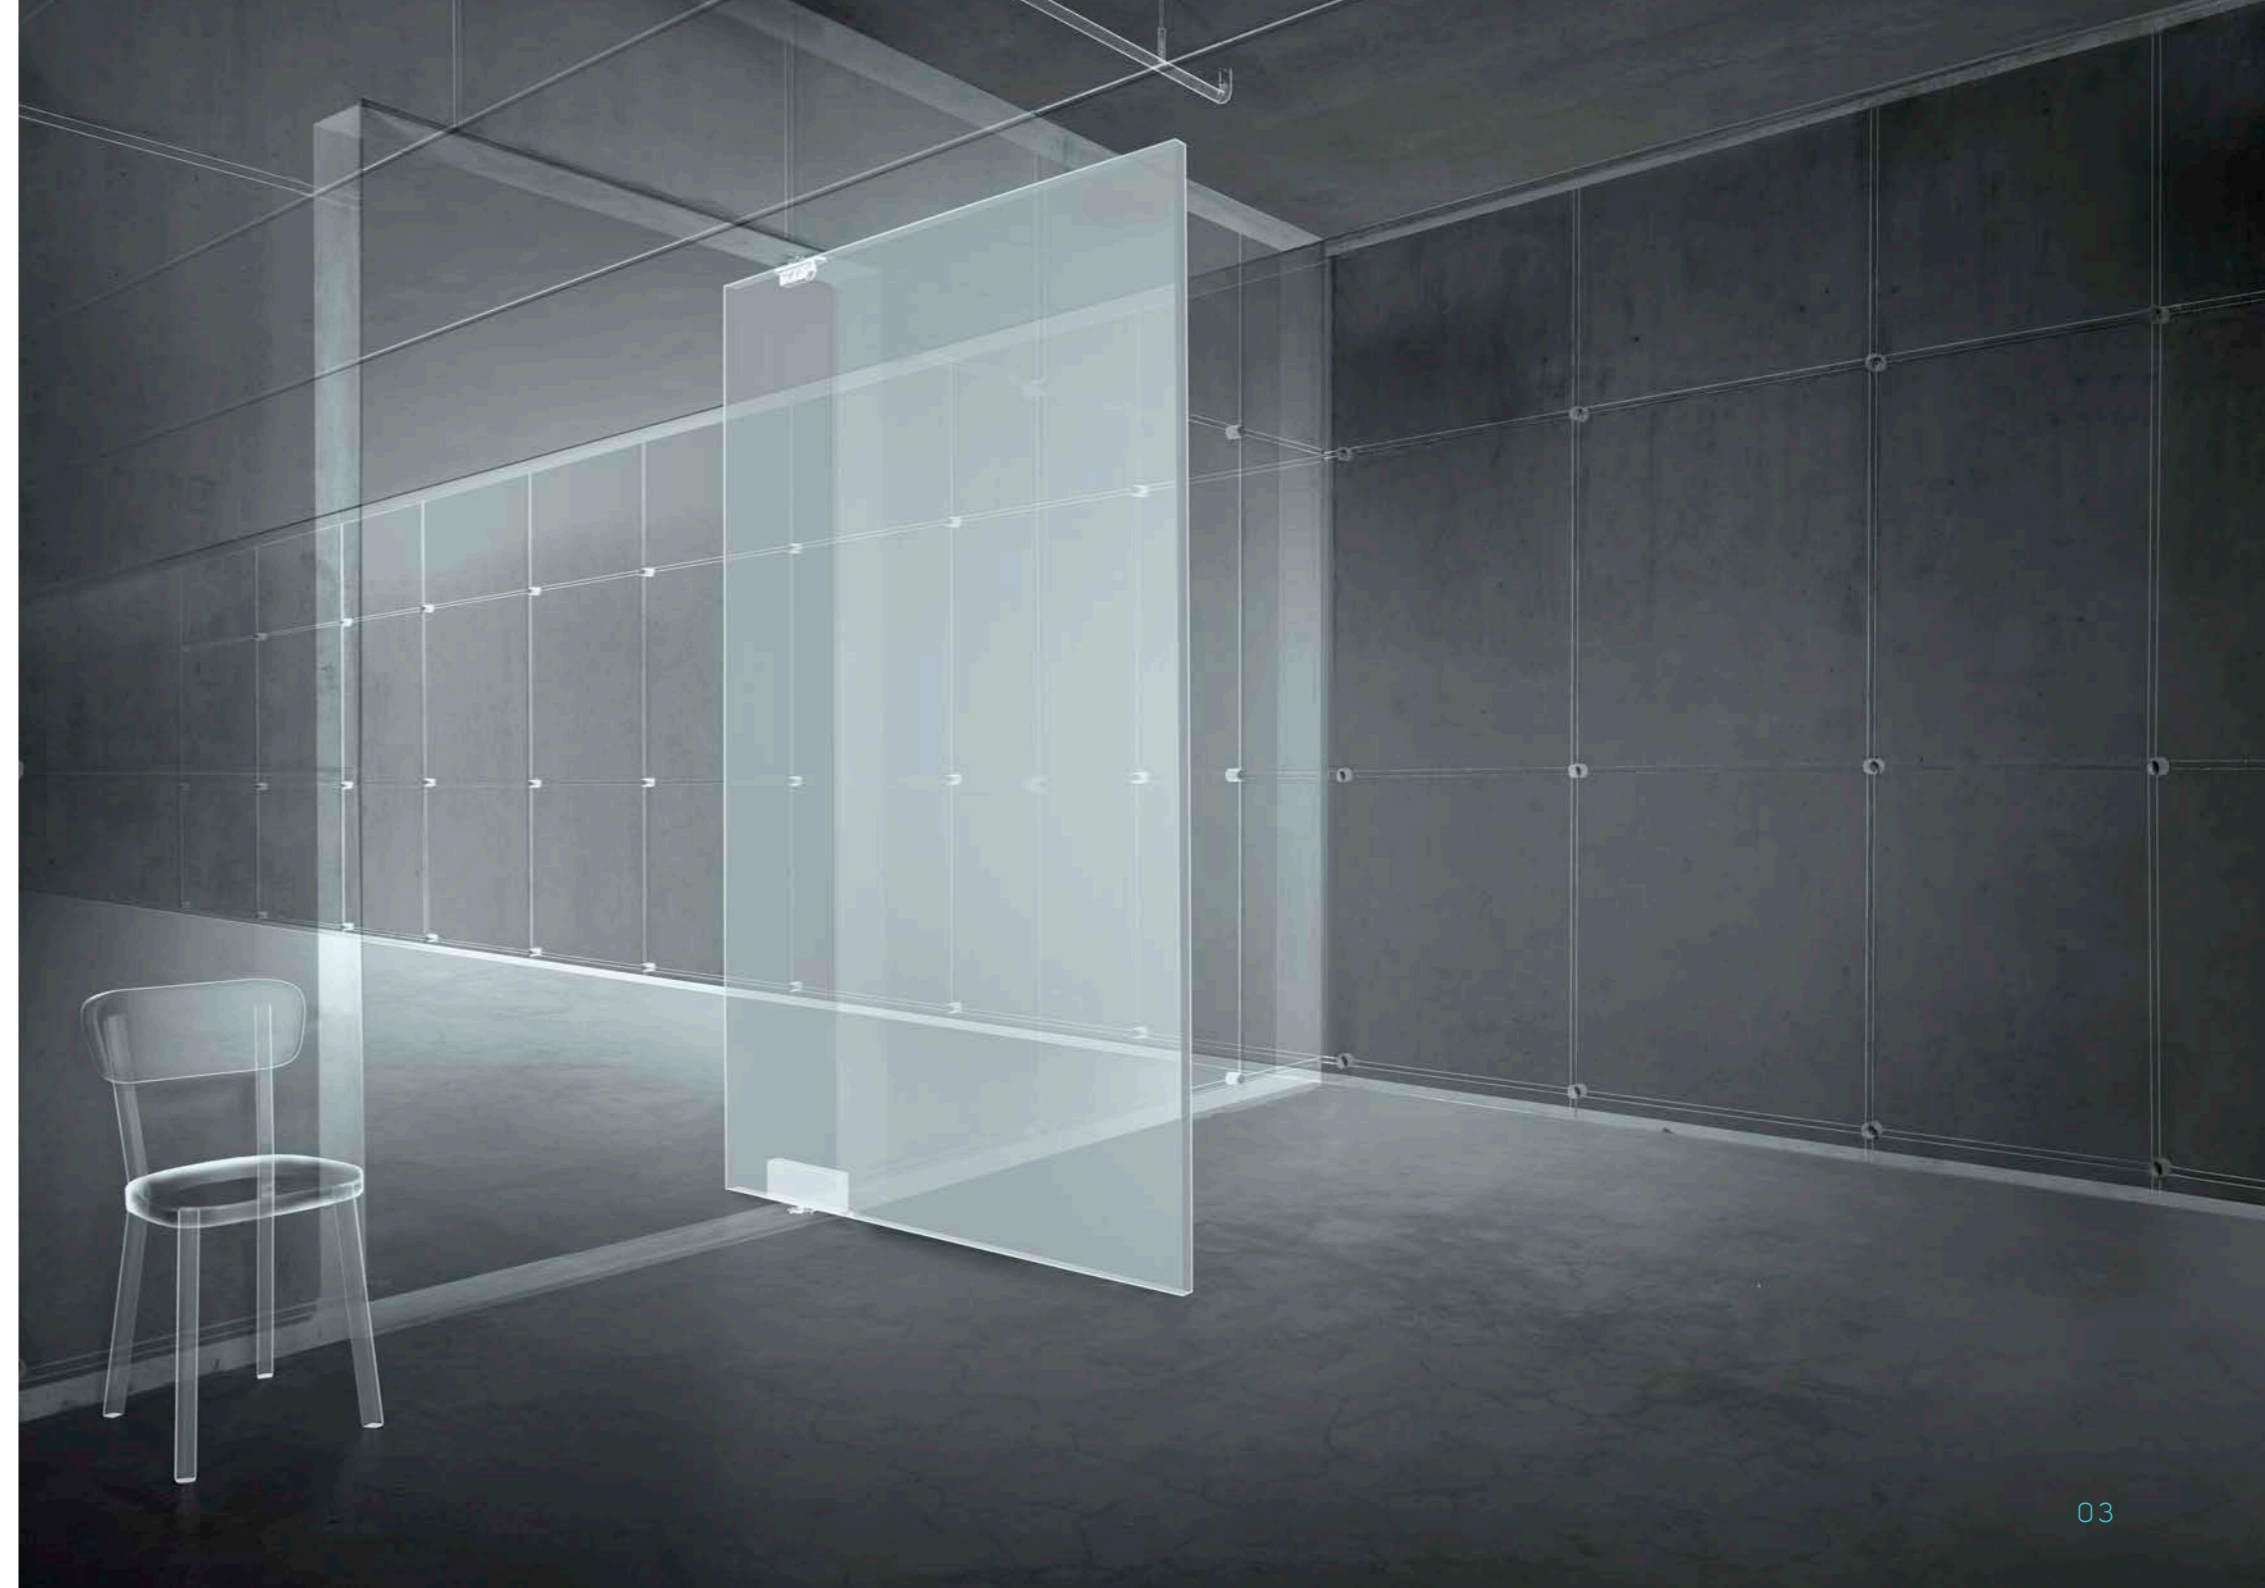

# FRITSJURGENS® HIDDEN PERFECTION

Doors are not only functional, but are used more and more as high-end interior design elements. FritsJurgens® believes in the timeless beauty of hidden perfection. A pivot door is invisible in its closed position, but can have a highly decisive spatial impact when opened. By applying the FritsJurgens® hinge system you can design a door that, in terms of functionality and experience, aligns seamlessly with your aspired spatial expression.

## VIRTUALLY INVISIBLE

The FritsJurgens® pivot door system is virtually invisible. The pivot hinge systems are mortised entirely into the top and bottom of the door, with no structural elements in the floor and ceiling. Craftsmen at FritsJurgens® work every day to build a product of the highest quality with a passion for bringing design to the next level.